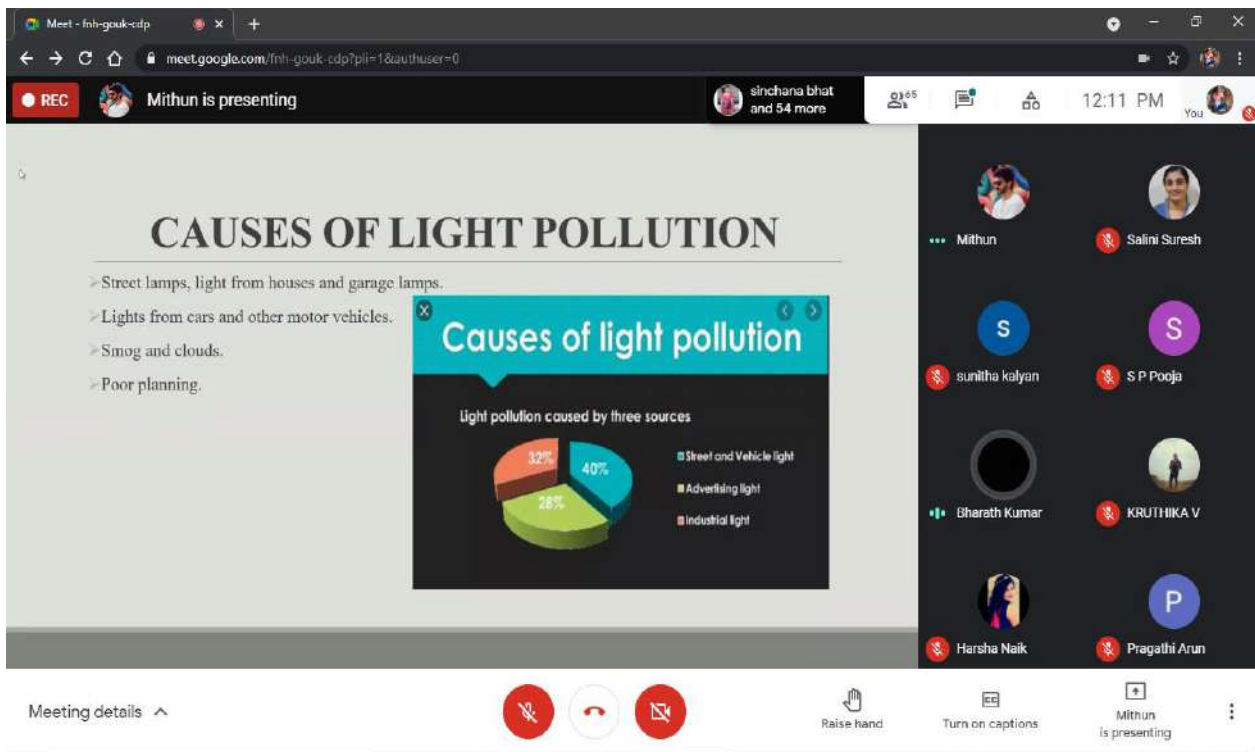

Student Co-ordinator
Mr. Mithun, I-MCA

Date : 30-04-2021

Photo 1 – Brochure

Photo 2 – Welcome Speech by Mithun

Photo 3 – History of Earth Day

Photo 4 - Presentation on Global Warming

Photo 5- Presentation on Light Pollution